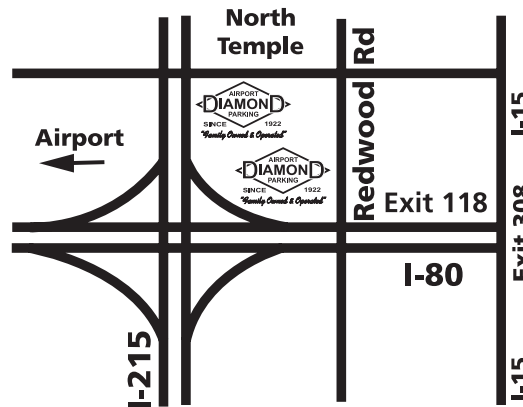

◆ **I-215 (Belt Route):** Southbound, Exit I-80 East, take the Redwood Road Exit. Turn left onto Redwood Road, then left at South Temple or left on North Temple to 1969 W.

From the South

◆ **I-15 Northbound:**

Exit #308 to I-80 West to Redwood Road, exit 118. Turn right, then left at South Temple or left on North Temple to 1969 W.

◆ **I-215 (Belt Route):** Northbound, Exit 22, take the right fork to Redwood Road. Turn left onto Redwood Road, then left at South Temple or left on North Temple to 1969 W.

From City

◆ **North Temple:** Westbound to 1969 West, or turn left onto Redwood Road (1700 W), then right at First light.

◆ **500 South:** Westbound to freeway on-ramp, take I-80 West to Redwood Road, exit 118. Turn right, then left at South Temple or left on North Temple, to 1969 W.

From Bangert Hwy / I-80 E

◆ **I-80 Eastbound:** Exit 118, Redwood Road. Turn left onto Redwood Road, then left at South Temple or left on North Temple to 1969 W.

**Leader in
 Car to Curb Service**

VALET SERVICE AVAILABLE
 at our Redwood Rd Location
 for 20% off standard rates.